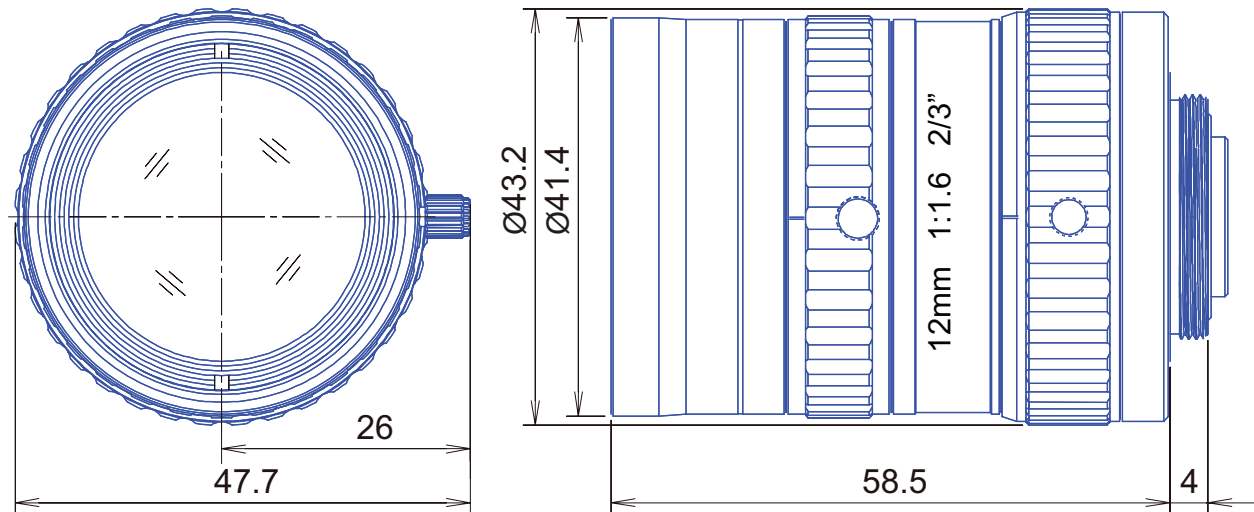

12 MP 2/3" Fixed-Focal

GM12HR31216MCN

Part No.	GM12HR31216MCN
Focal Length	12mm
Iris Range	f/1.6-22
Lens Format	2/3"
Resolution	260 lp/mm
MOD	100mm
Mount	C
Filter Thread	M37.5 x P0.5
Angle of View (HxV) 2/3"	39°8' x 30°4'
Weight	178g
Dimension (DxL)	Ø43.2 x 58.5