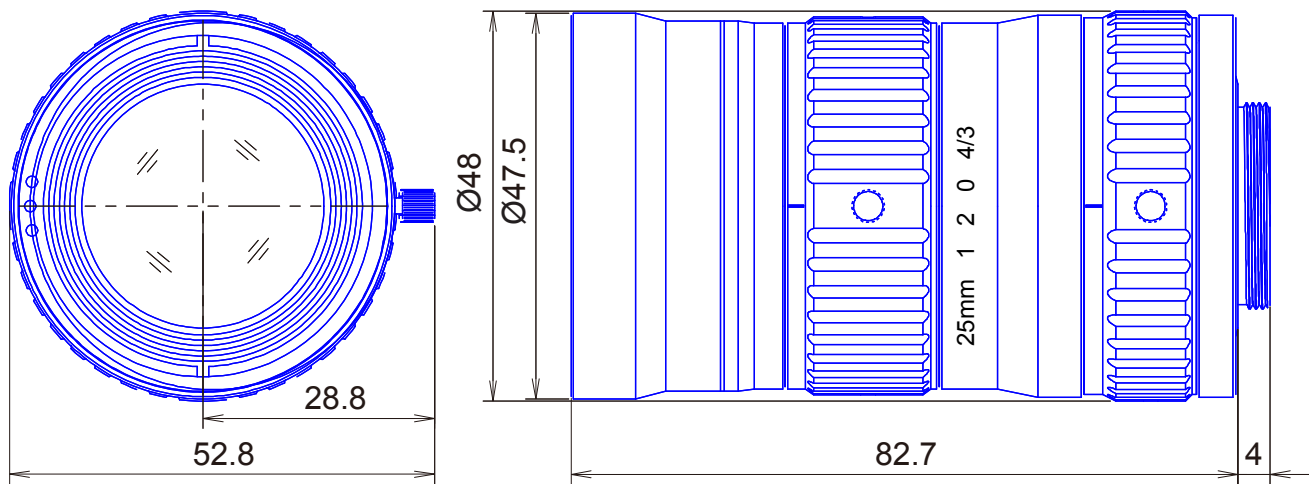

4/3inch Format

High resolution 12 Megapixel Lenses

**Item No. GM12HR62520MCN**

ITEM NO.		GM12HR62520MCN
Focal Length		25 (mm)
Iris Range		F2.0 - 22
Angle of View (H x V x D)	4/3"	40°6' x 31°
MOD		0.15 (m)
Filter Thread		M=46, P=0.75
Dimension (D x L)		Ø48 x 82.7 (mm)
Weight		250 (g)